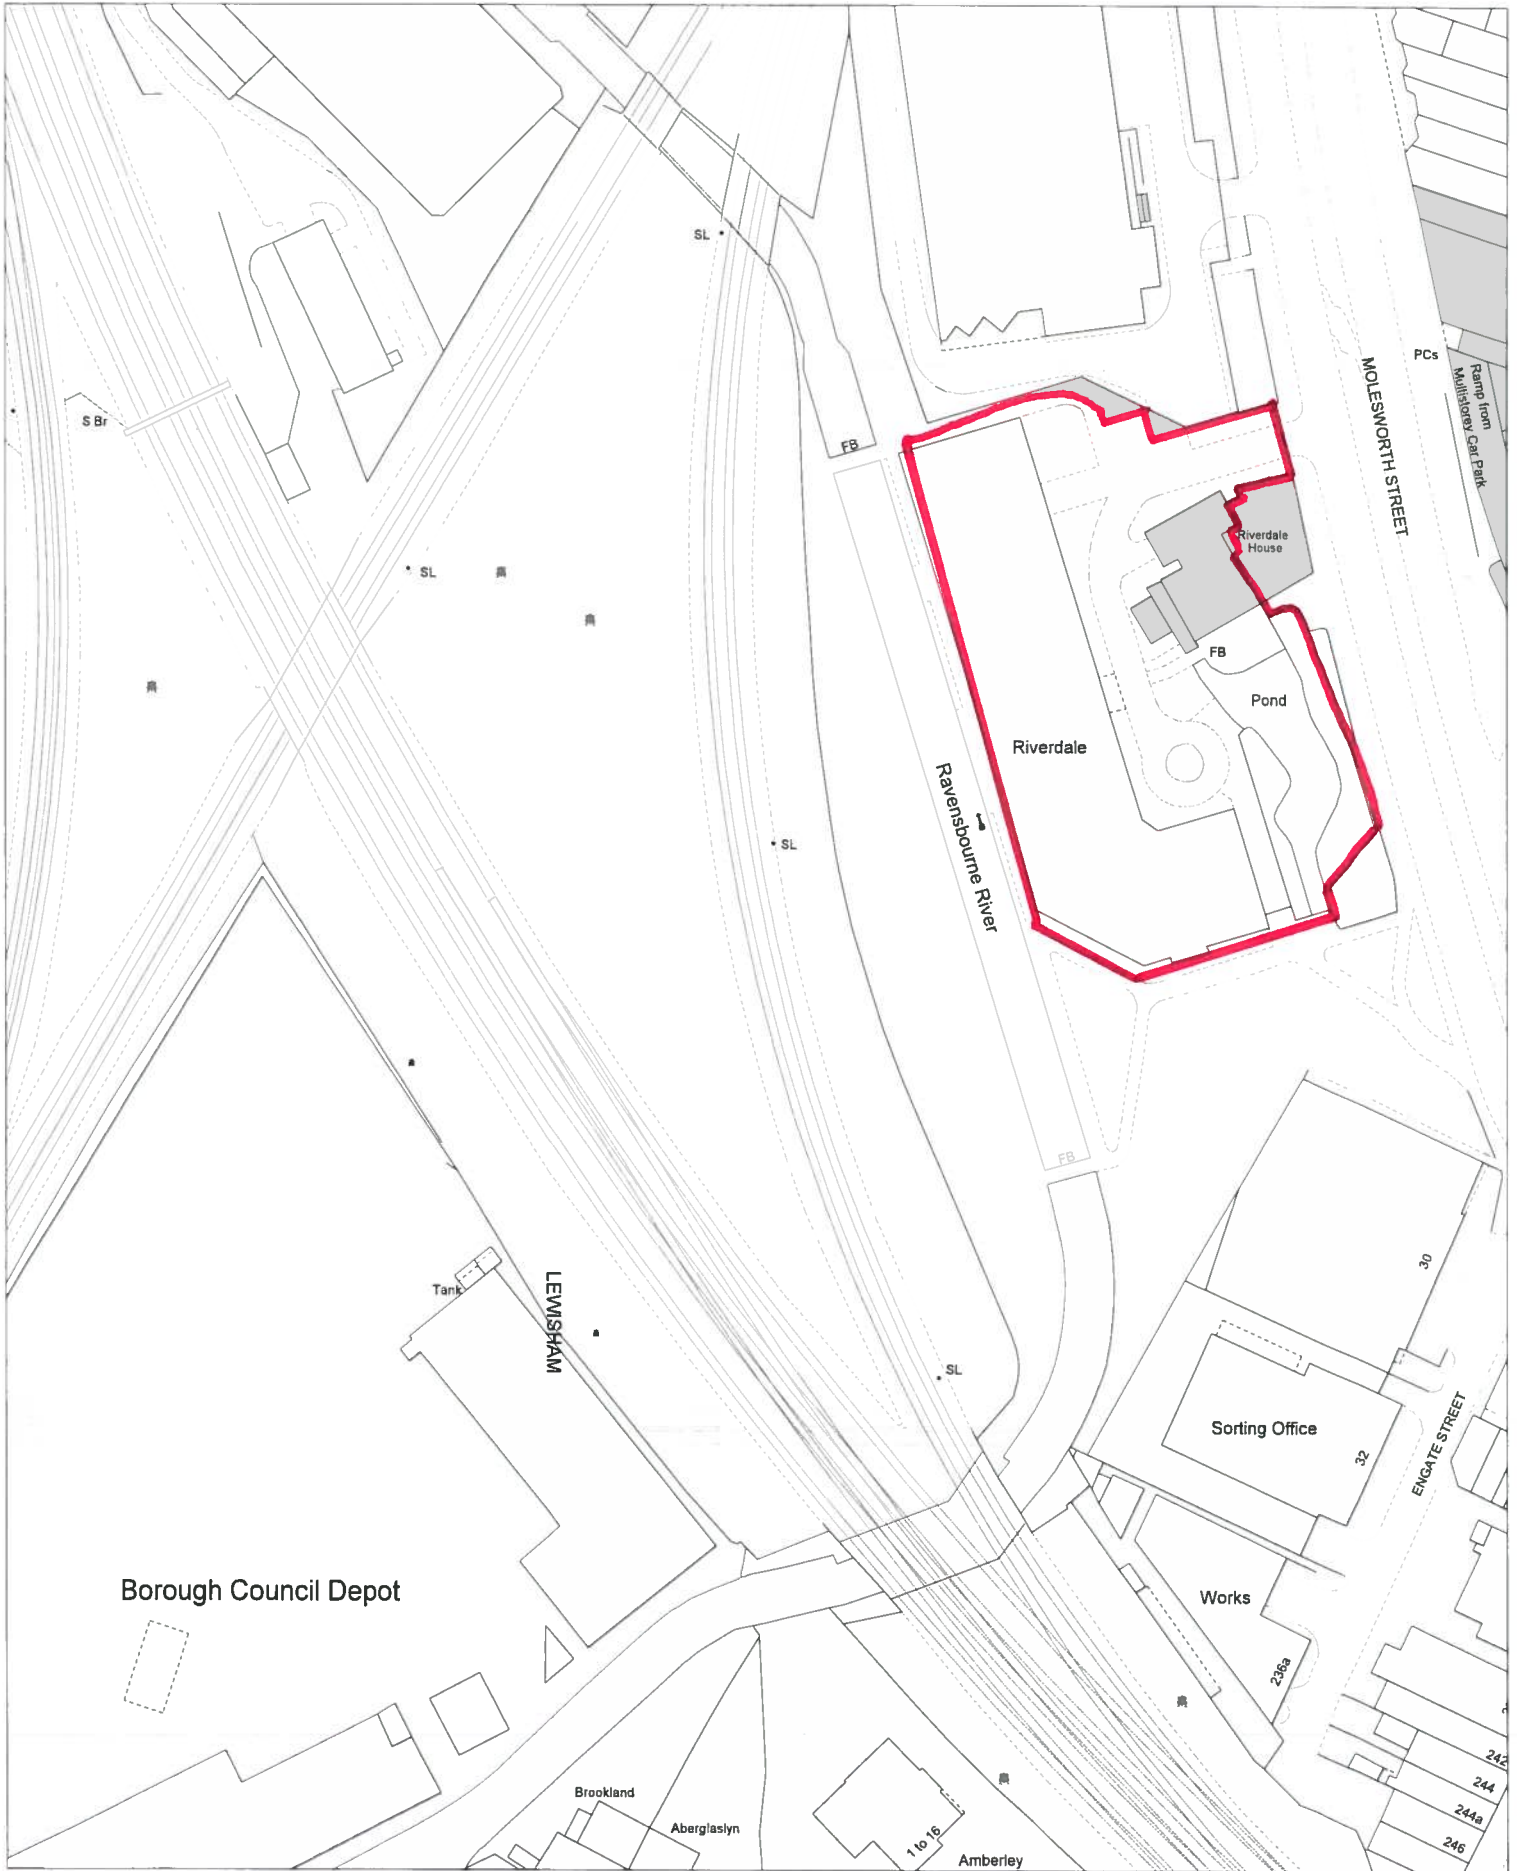

Riverdale House, SE13

Date: 09/11/15

Scale: 1250

Base on the
Ordnance Survey map
Licence no: 100017710
London, SE6 4RU